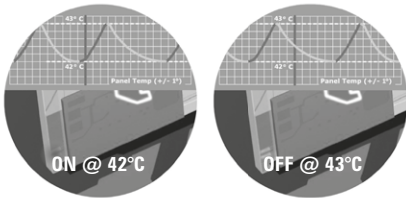

SPECIFICATION:

LINE REF	CODE	DIMENSIONS (H X W X D) MM	ELEMENT (WATTS)	OUTPUT (WATTS)	OUTPUT (BTU'S)
Powder Coated White					
10.1	ECO 1000DLL/IP44/PC/RX/43	2000 x 500 x 40	1000	590	2013
10.2	ECO 1000DL/IP44/PC/RX/43	1500 x 500 x 40	1000	443	1511
10.3	ECO 500DLL/IP44/PC/RX/43	1000 x 500 x 40	500	295	1006
10.4	ECO 500DL/IP44/PC/RX/43	750 x 500 x 40	500	222	757
10.5	ECO 250DLL/IP44/PC/RX/43	500 x 500 x 40	250	148	505
10.6	ECO 250DLL/SB/IP44/PC/RX/43	1000 x 250 x 40	250	148	505
10.7	ECO 500DL/SB/IP44/PC/RX/43	1500 x 250 x 40	500	222	757
10.8	ECO 500DLL/SB/IP44/PC/RX/43	2000 x 250 x 40	500	295	1006
10.9	ECO 2000DLL/IP44/PC/RX/43	2000 x 1000 x 40	2000	1180	4026
10.10	ECO 2000DL/IP44/PC/RX/43	1500 x 1000 x 40	2000	886	3012
Accessories					
8.1	2 Polished Stainless Steel Towel Rails	500 x2			NEW
8.2	1 Polished Stainless Steel Towel Rail	500			NEW
8.3	1 Polished Stainless Steel Towel Rail	400			NEW
8.4	1 Polished Stainless Steel Towel Rail	250			NEW
8.5	1 Polished Stainless Steel Towel Rail	640			NEW
8.6	1 Polished Stainless Steel Towel Rail	740			NEW
8.7	1 Polished Stainless Steel Towel Rail	900			NEW

SAFE TO TOUCH AT 43°C AS ADVISED BY THE HEALTH & SAFETY EXECUTIVE - TEMPERATURE RANGE: 43°C SUITABLE FOR BATHROOM USE