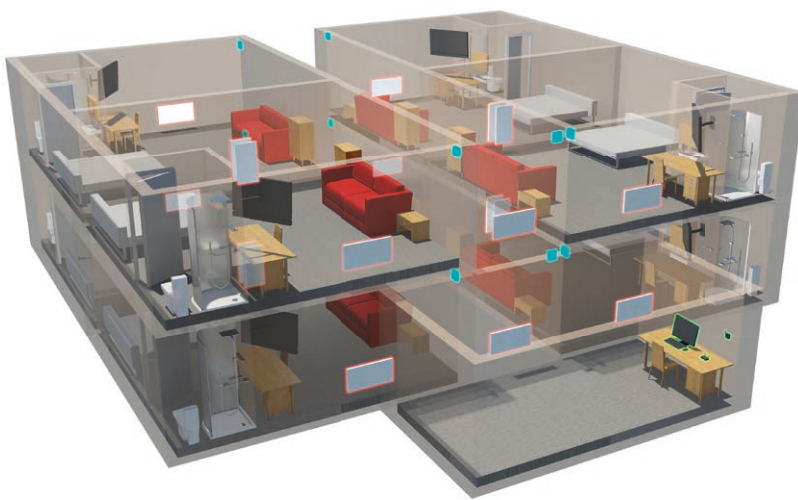

Uniclass L7522	EPIC L22
CI/SfB (56.84)	X

Wireless Thermostat

HEALTHCARE (LST) PANEL RADIATORS WITH WIRELESS THERMOSTAT - COMPLIANT TO HSE 43°C STANDARD and ECODESIGN LOT 20

For Offices, Homes, Apartments, Sheltered Housing, Assisted Living, Nurseries, School, Rest and Care Homes, Healthcare Buildings and Public Areas where potentially vulnerable people and children might be living, working or visiting.