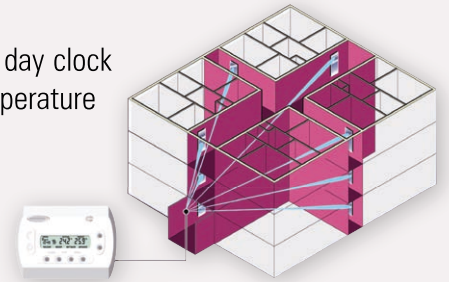

Better control saves energy, saves money

Department of Energy & Climate change suggest (2013) that a domestic energy bill is made up of 17% to hot water and 66% to domestic heating. Managing and controlling your heating “Where you want it, when you want it” is the key to saving money.

RADIATOR KEY FEATURES:

Simply wire the heater to a fused spur / Cable Length 2m / Cable exit on the rear - hidden wiring / Fitting Kit Supplied / No need to manually switch heaters “On” or “Off” when using controller.

WIRELESS CONTROLLER (TRANSMITTER) KEY FEATURES:

Keylock mode / Simple to Programme / Up to 6 temperature settings per day / 7 day clock / Advance mode / Economy mode / Holiday mode / Boost Mode / Inbuilt room temperature sensor / Frost protection / Powered by 2 x 1.5v Alkaline batteries

The TX control unit sends a 433MHz radio signal to each “registered” heater within a radius of 30 metres. Each RX panel heater has an inbuilt receiver designed to respond to a signal from the WCT 100/RX.

COLOUR OPTIONS

	RAL 1014 IVORY
	RAL 1015 LIGHT IVORY
	RAL 5008 GREY BLUE
	RAL 3003 RUBY RED
	RAL 3022 SALMON PINK
	RAL 4009 PASTEL VIOLET
	RAL 5002 ULTRAMARINE BLUE
	RAL 5015 SKY BLUE
	RAL 5024 PASTEL BLUE
	RAL 6019 PASTEL GREEN
	RAL 6034 PASTEL TURQUOISE
	RAL 7016 ANTHRACITE GREY
	RAL 7024 GRAPHITE GREY
	RAL 7032 PEBBLE GREY
	RAL 7047 TELE GREY
	RAL 8004 COPPER BROWN
	RAL 8017 CHOCOLATE BROWN
	RAL 9001 CREAM

To help preserve the environment, and as part of its sustainability policy, Ecolec offer a **Do Not Scrap** return-to-base full refit and refurbishment service.