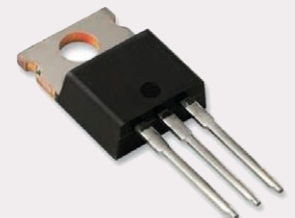

We use Triacs
(a semi-conductor device)

Sharrocks Street, Wolverhampton WV1 3RP

Tel: 01902 457575 Fax: 01902 457797 Email: sales@ecolec.co.uk Website: www.ecolec.co.uk

Hereby, Ecolec Limited, declares that the radio equipment type thermostat and gateway are in compliance with Directive 2014/53/EU. The full text of the EU declaration of conformity is available at the following internet address:
www.ecolec.co.uk/support

© Ecolec © Ecolec 1995-2018. All rights reserved
Ecolec is a registered trademark of Ecolec Limited
All specifications subject to change without notice

Product of the EU.

Proudly Manufactured in the UK.